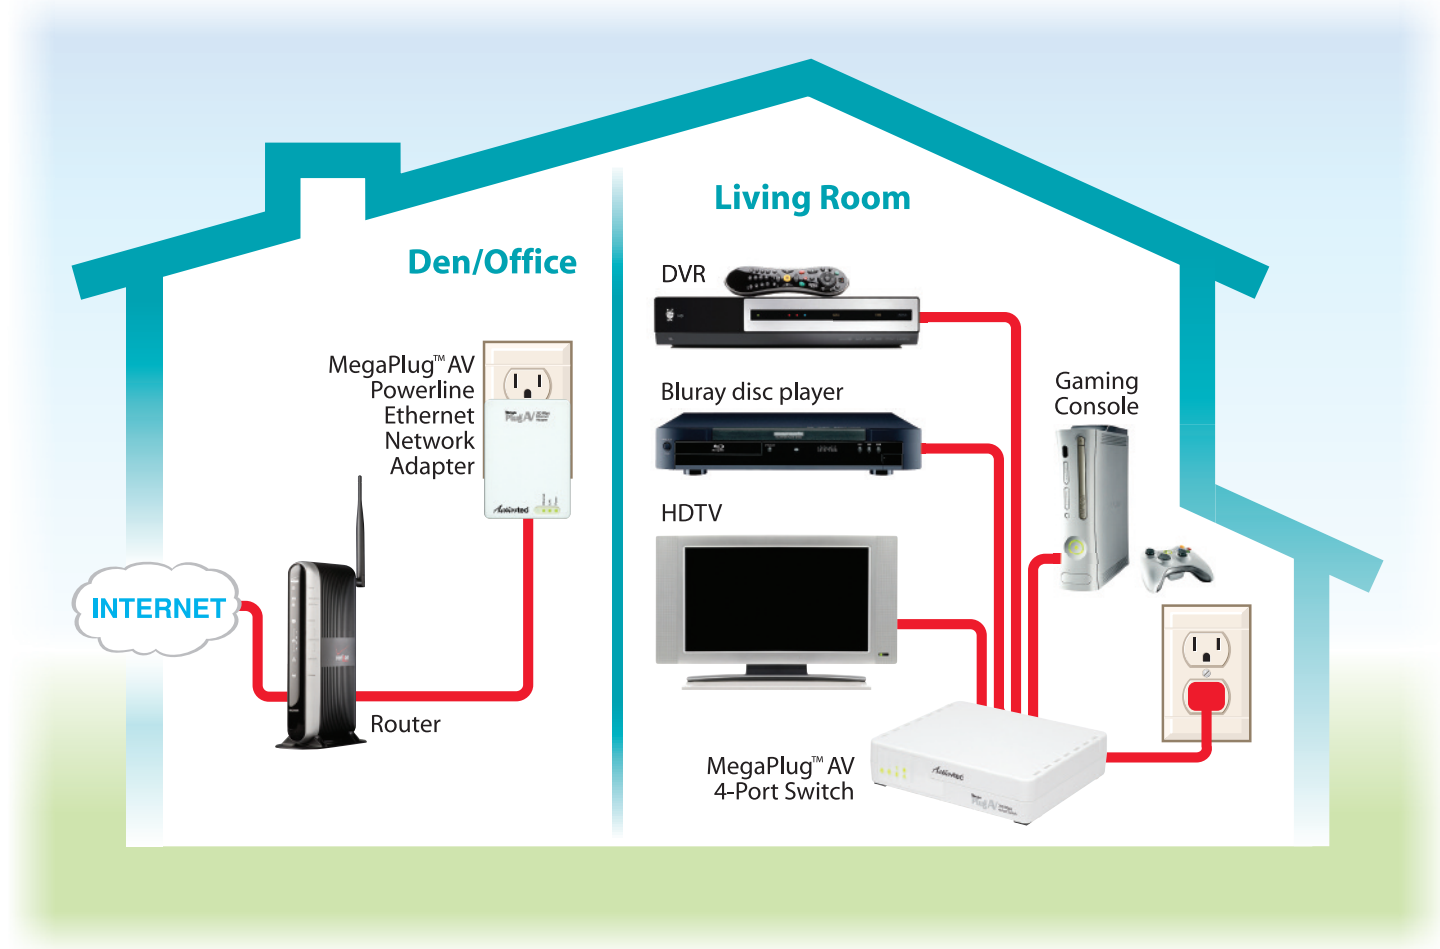

MegaPlugAV 200 Mbps 4-Port Switch

Typical Usage

Corporate Office

760 N. Mary Avenue, Sunnyvale, CA 94085

Main: (408) 752-7700

Tech Support: (888) 436-0657

Sales Info: (800) 797-7001

Tech Support Fax: (719) 522-9421

Fax: (408) 541-9003

Internet: www.actiontec.com