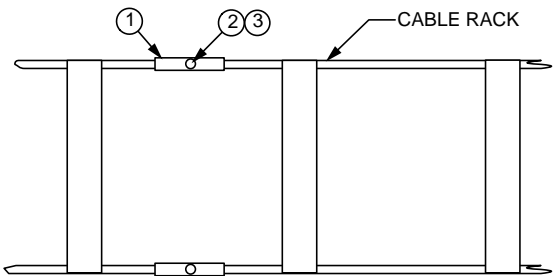

**NTCR Part Number Builder**

NTCR120   1

Select overall width:  
 06 = 6" overall width  
 12 = 12" overall width  
 15 = 15" overall width  
 18 = 18" overall width  
 24 = 24" overall width

Select Finish:  
 10 = Zinc-gold chromate plating  
 30 = Telco Gray (smooth powder)  
 47 = Raven Black (smooth powder)

**002011**

**JUNCTIONING OF SIDE BAR**

**ORDERING TABLE**

ORDERING NO.	SIDE BAR
0020110010	1-1/2"
0020110110	2"

**STOCK LIST**

ITEM	QTY	DESCRIPTION
1	2	SPLICE CLAMP
2	1	3/8-16 BOLT
3	1	3/8-16 NUT

**NOTES:**

1. FINISH IS ZINC PLATED AND GOLD CHROMATE.

**002012**

**CABLE RACK JUNCTION**

**ORDERING TABLE**

ORDERING NO.	SIDE BAR
0020120010	1-1/2"
0020120110	2"

**STOCK LIST**

ITEM	QTY	DESCRIPTION
1	4	SPLICE CLAMP
2	2	3/8-16 BOLT
3	2	3/8-16 NUT