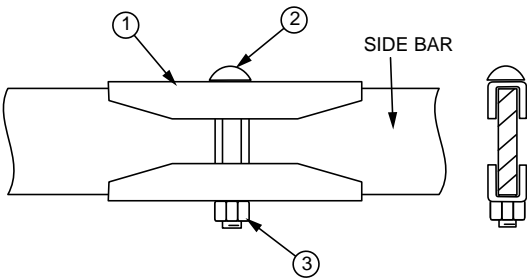

**NTCR Part Number Builder**

NTCR120   1

Select overall width:  
 06 = 6" overall width  
 12 = 12" overall width  
 15 = 15" overall width  
 18 = 18" overall width  
 24 = 24" overall width

Select Finish:  
 10 = Zinc-gold chromate plating  
 30 = Telco Gray (smooth powder)  
 47 = Raven Black (smooth powder)

**002011**

**JUNCTIONING OF SIDE BAR**

**ORDERING TABLE**

ORDERING NO.	SIDE BAR
0020110010	1-1/2"
0020110110	2"

**STOCK LIST**

ITEM	QTY	DESCRIPTION
1	2	SPLICE CLAMP
2	1	3/8-16 BOLT
3	1	3/8-16 NUT

**NOTES:**

1. FINISH IS ZINC PLATED AND GOLD CHROMATE.

**002012**

**CABLE RACK JUNCTION**

**ORDERING TABLE**

ORDERING NO.	SIDE BAR
0020120010	1-1/2"
0020120110	2"

**STOCK LIST**

ITEM	QTY	DESCRIPTION
1	4	SPLICE CLAMP
2	2	3/8-16 BOLT
3	2	3/8-16 NUT