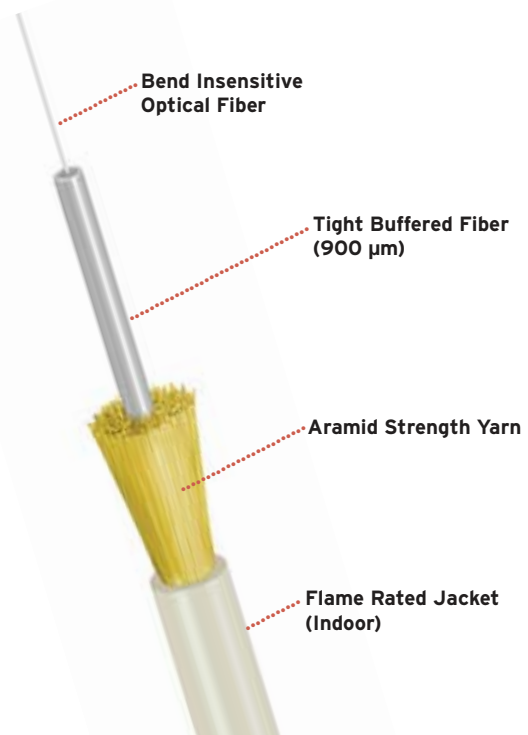

MDU Drop Cable (Indoor)
Ivory Jacket

Draka | Value Innovation

www.drakaamericas.com

sales@drakaamericas.com

800.879.9862

2512 Penny Road, Claremont, North Carolina 28610-0039 USA / International +1 828.459.9787

The Draka policy of continuous improvement may result in changes to specifications without prior notice.

*HLC and Scratchquard are registered trademarks of Megladon.

Issue Date: 3.31.2009 V5 / DSO45